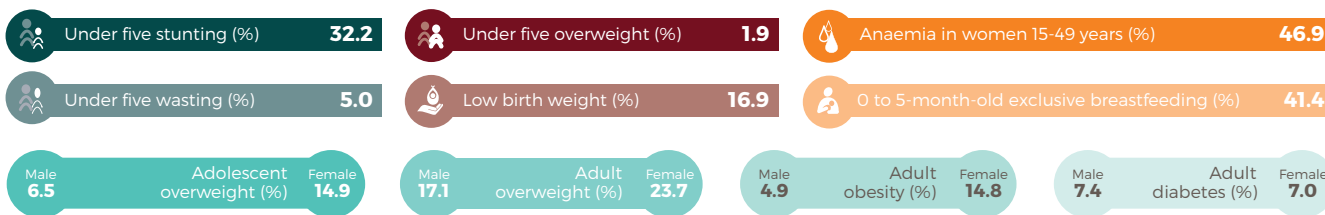

**Joined:** December 2011  
**Population:** 12.12 million  
[SCALINGUPNUTRITION.ORG/BENIN](http://SCALINGUPNUTRITION.ORG/BENIN)

## COVID-19 SNAPSHOT

The country has recorded 2,643 cases and 41 deaths. Border closures and partial lockdowns led to disruptions in the food system, but the Government managed to develop a specific nutrition plan as part of its response to the pandemic.