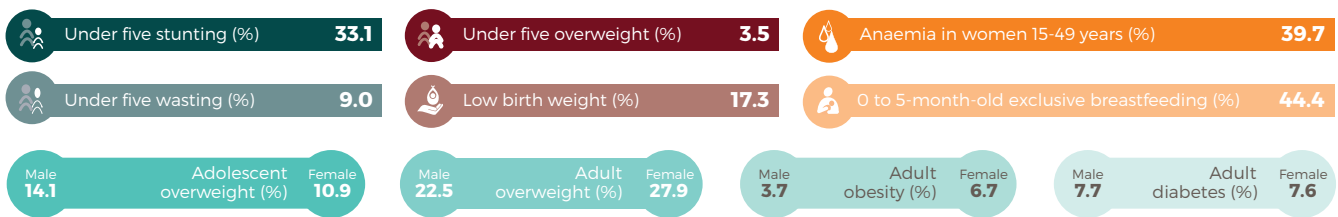

# Lao PDR

**Joined:** April 2011  
**Population:** 7.28 million  
 SCALINGUPNUTRITION.ORG/LAO