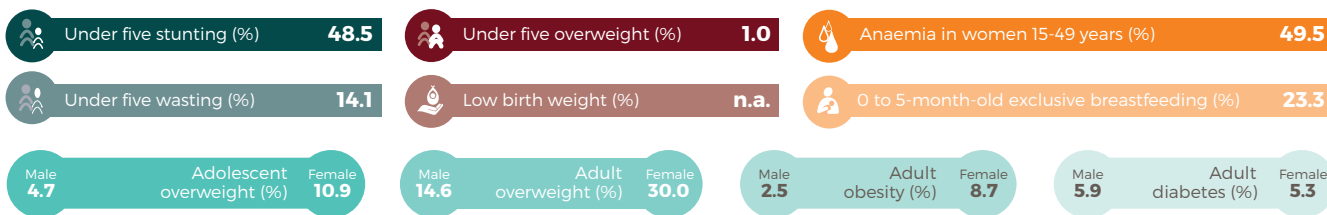

# Niger

**Joined:** February 2011  
**Population:** 24.21 million  
[SCALINGUPNUTRITION.ORG/NIGER](http://SCALINGUPNUTRITION.ORG/NIGER)

## COVID-19 SNAPSHOT

Government actors at the inter-ministerial technical level and at the local level have participated in national coordination structures and systems in the context of the fight against COVID-19. Despite the challenges, the networks have kept their commitments through teleconference meetings. Activities, including the SMART study, are starting up again, in spite of some postponements and delays.