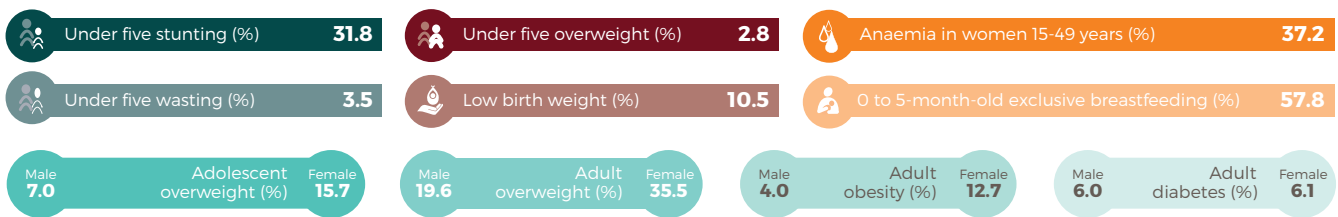

# Tanzania

**Joined:** June 2011  
**Population:** 59.73 million  
[SCALINGUPNUTRITION.ORG/TANZANIA](http://SCALINGUPNUTRITION.ORG/TANZANIA)

## COVID-19 SNAPSHOT

Tanzania has been less severely affected by the COVID-19 pandemic, and the Government has taken measures to contain spread of the virus. Out of the standard containment measures, public and private enterprises continue to operate. The authorities are assessing the economic impacts of COVID-19.