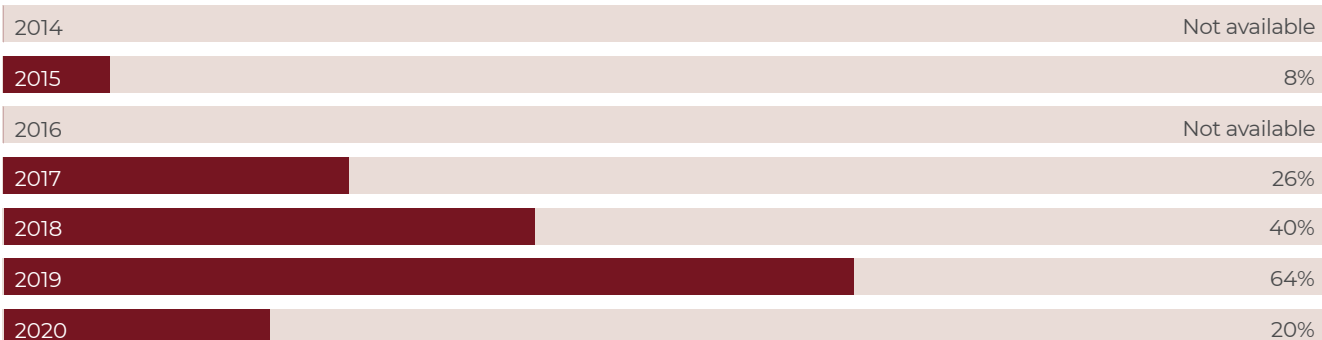

Lesotho

Joined: July 2014

Population: 2.14 million

SCALINGUPNUTRITION.ORG/LESOTHO

INSTITUTIONAL TRANSFORMATIONS

Bringing people together into a shared space for action

Ensuring a coherent policy and legal framework

Aligning actions around common results

Financial tracking and resource mobilisation