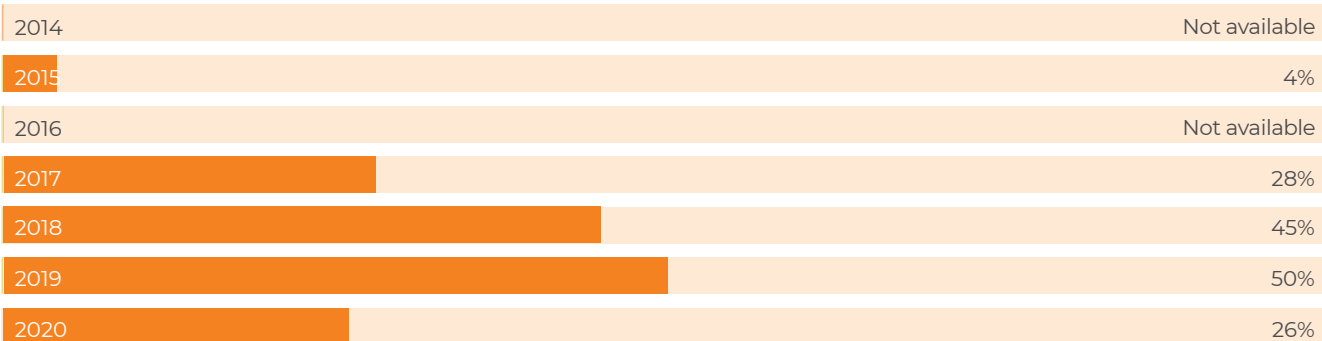

Lesotho

Joined: July 2014

Population: 2.14 million

SCALINGUPNUTRITION.ORG/LESOTHO

INSTITUTIONAL TRANSFORMATIONS

Bringing people together into a shared space for action

Ensuring a coherent policy and legal framework