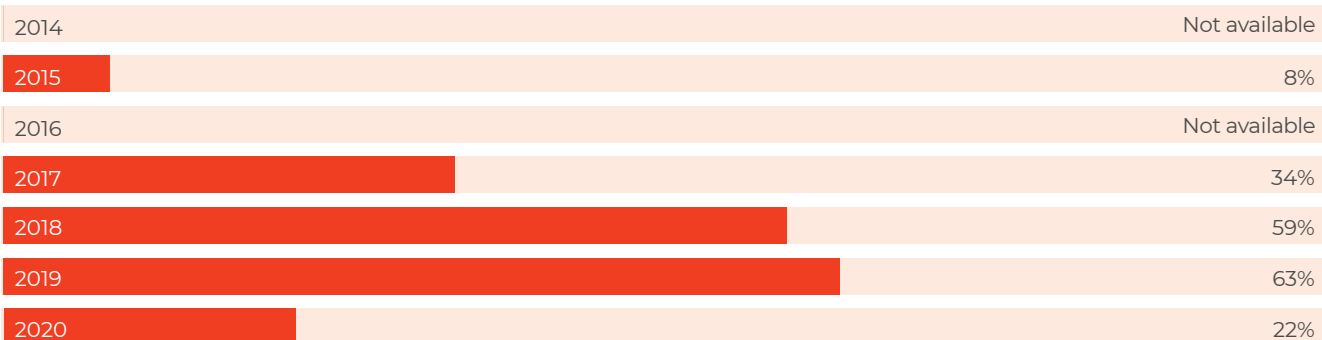

Lesotho

Joined: July 2014

Population: 2.14 million

SCALINGUPNUTRITION.ORG/LESOTHO

INSTITUTIONAL TRANSFORMATIONS

Bringing people together into a shared space for action

Ensuring a coherent policy and legal framework