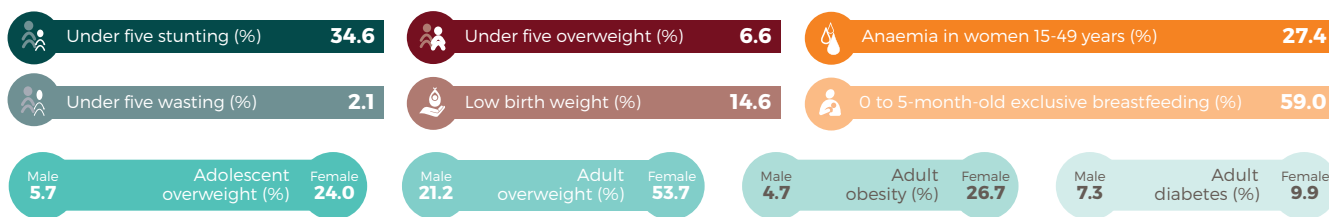

Lesotho

Joined: July 2014

Population: 2.14 million

SCALINGUPNUTRITION.ORG/LESOTHO

INSTITUTIONAL TRANSFORMATIONS

Bringing people together into a shared space for action

Ensuring a coherent policy and legal framework