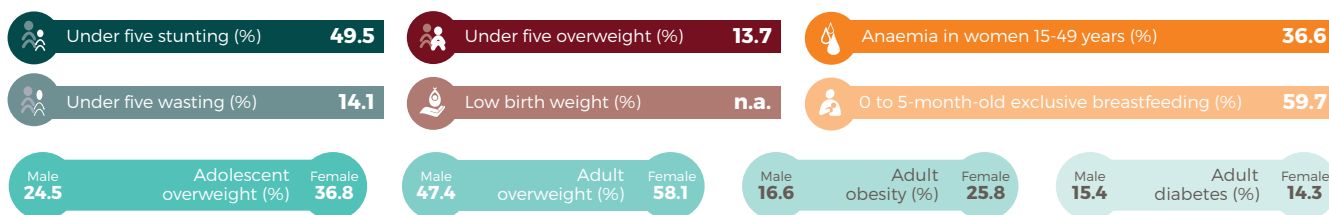

# Papua New Guinea

**Joined:** April 2016

**Population:** 8.95 million

[SCALINGUPNUTRITION.ORG/PAPUA-NEW-GUINEA](https://SCALINGUPNUTRITION.ORG/PAPUA-NEW-GUINEA)

## INSTITUTIONAL TRANSFORMATIONS