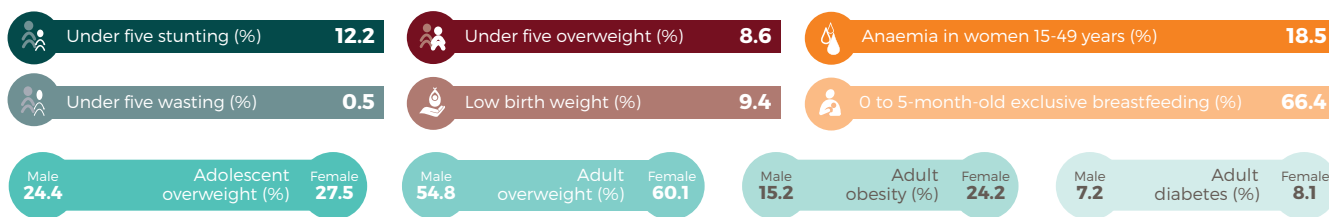

Peru

Joined: November 2010
Population: 32.97 million
SCALINGUPNUTRITION.ORG/PERU

INSTITUTIONAL TRANSFORMATIONS

Bringing people together into a shared space for action

2014	Not available
2015	Not available
2016	Not available
2017	Not available
2018	Not available
2019	62%
2020	Not available